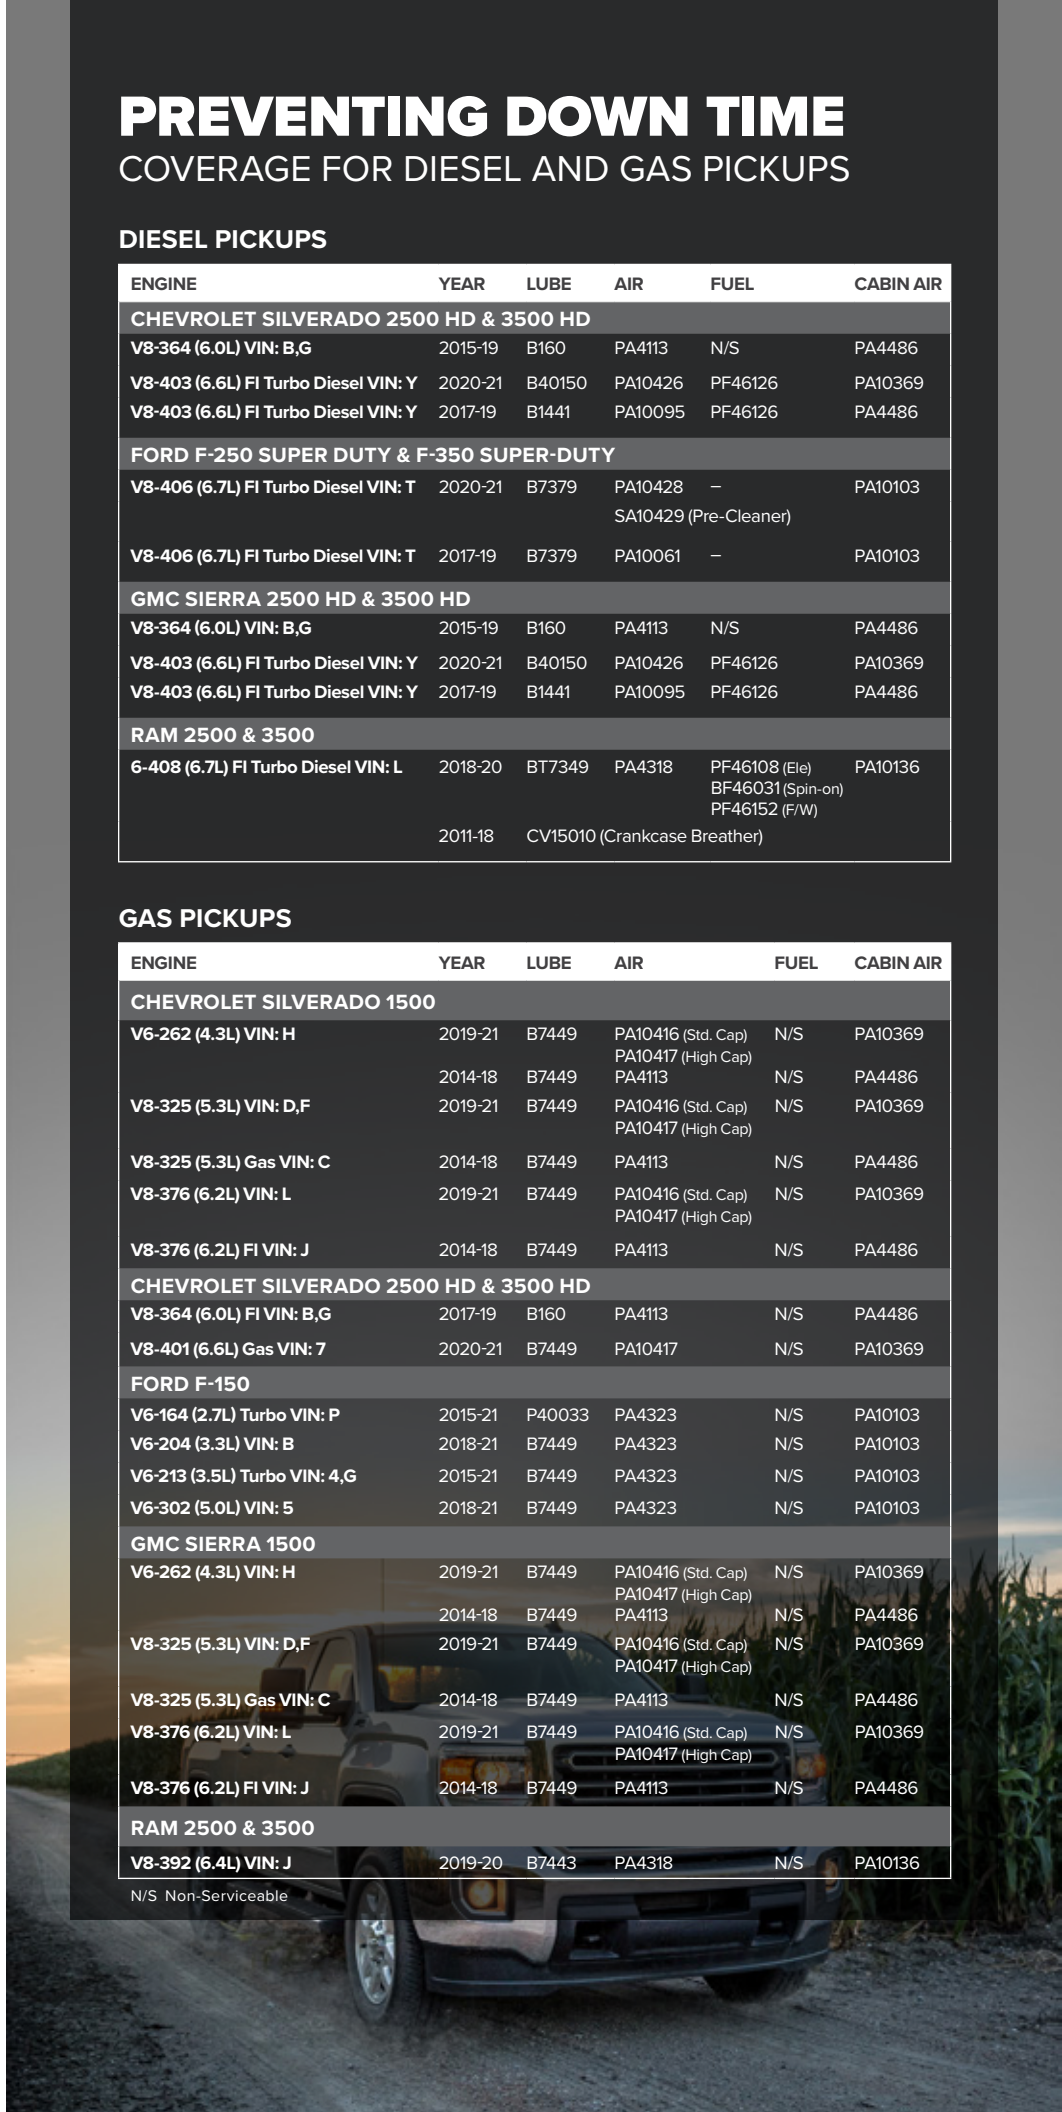

GAS PICKUPS

ENGINE	YEAR	LUBE	AIR	FUEL	CABIN AIR
CHEVROLET SILVERADO 1500					
V6-262 (4.3L) VIN: H	2019-21	B7449	PA10416 (Std. Cap) PA10417 (High Cap)	N/S	PA10369
	2014-18	B7449	PA4113	N/S	PA4486
V8-325 (5.3L) VIN: D,F	2019-21	B7449	PA10416 (Std. Cap) PA10417 (High Cap)	N/S	PA10369
V8-325 (5.3L) Gas VIN: C	2014-18	B7449	PA4113	N/S	PA4486
V8-376 (6.2L) VIN: L	2019-21	B7449	PA10416 (Std. Cap) PA10417 (High Cap)	N/S	PA10369
V8-376 (6.2L) FI VIN: J	2014-18	B7449	PA4113	N/S	PA4486
CHEVROLET SILVERADO 2500 HD & 3500 HD					
V8-364 (6.0L) FI VIN: B,G	2017-19	B160	PA4113	N/S	PA4486
V8-401 (6.6L) Gas VIN: 7	2020-21	B7449	PA10417	N/S	PA10369
FORD F-150					
V6-164 (2.7L) Turbo VIN: P	2015-21	P40033	PA4323	N/S	PA10103
V6-204 (3.3L) VIN: B	2018-21	B7449	PA4323	N/S	PA10103
V6-213 (3.5L) Turbo VIN: 4,G	2015-21	B7449	PA4323	N/S	PA10103
V6-302 (5.0L) VIN: 5	2018-21	B7449	PA4323	N/S	PA10103
GMC SIERRA 1500					
V6-262 (4.3L) VIN: H	2019-21	B7449	PA10416 (Std. Cap) PA10417 (High Cap)	N/S	PA10369
	2014-18	B7449	PA4113	N/S	PA4486
V8-325 (5.3L) VIN: D,F	2019-21	B7449	PA10416 (Std. Cap) PA10417 (High Cap)	N/S	PA10369
V8-325 (5.3L) Gas VIN: C	2014-18	B7449	PA4113	N/S	PA4486
V8-376 (6.2L) VIN: L	2019-21	B7449	PA10416 (Std. Cap) PA10417 (High Cap)	N/S	PA10369
V8-376 (6.2L) FI VIN: J	2014-18	B7449	PA4113	N/S	PA4486
RAM 2500 & 3500					
V8-392 (6.4L) VIN: J	2019-20	B7443	PA4318	N/S	PA10136

N/S Non-Serviceable